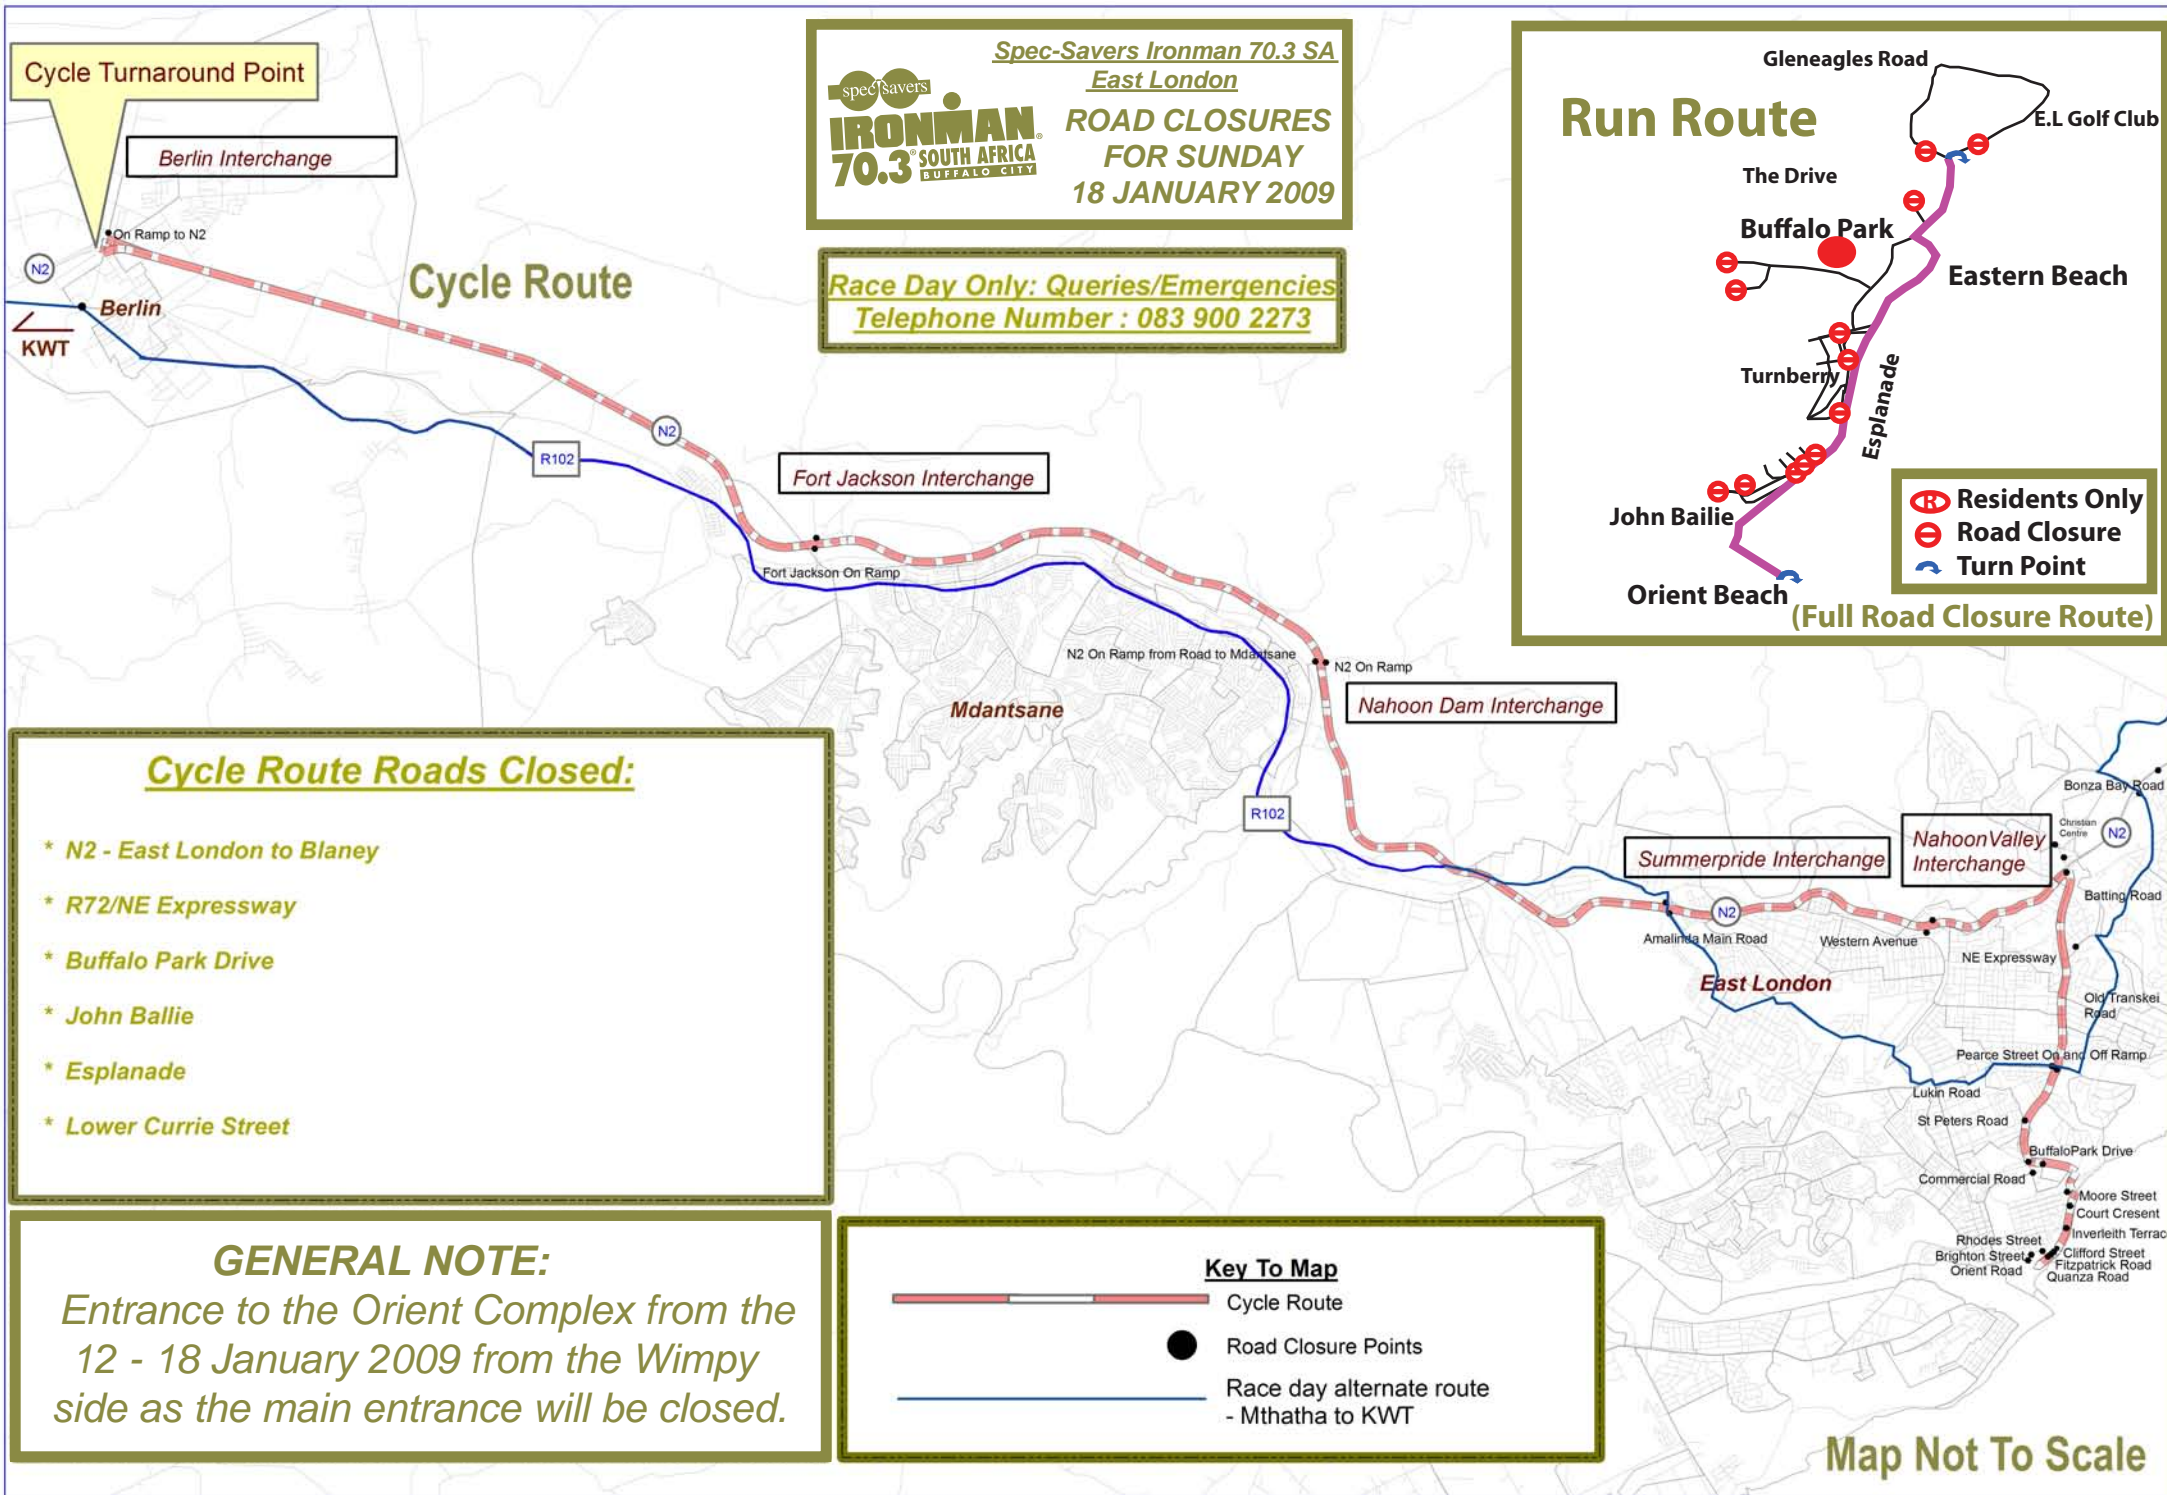

Spec-Savers Ironman 70.3 SA
East London
ROAD CLOSURES
FOR SUNDAY
18 JANUARY 2009

Race Day Only: Queries/Emergencies
Telephone Number : 083 900 2273

- Cycle Route Roads Closed:**
- * N2 - East London to Blaney
 - * R72/NE Expressway
 - * Buffalo Park Drive
 - * John Ballie
 - * Esplanade
 - * Lower Currie Street

GENERAL NOTE:
 Entrance to the Orient Complex from the 12 - 18 January 2009 from the Wimpy side as the main entrance will be closed.

Key To Map

- Cycle Route
- Road Closure Points
- Race day alternate route - Mthatha to KWT

Map Not To Scale